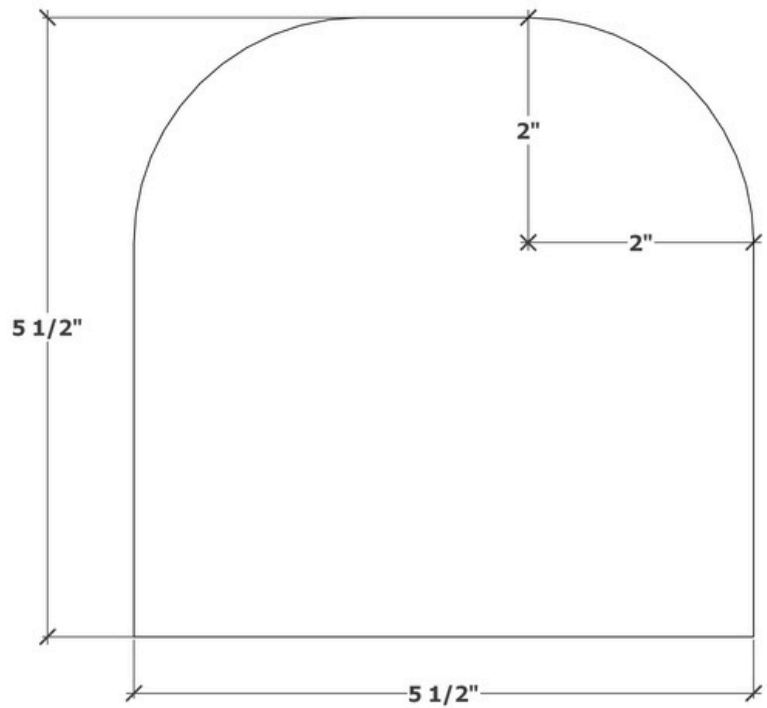

CUP & NAPKIN HOLDERS

Woodworking Plans

By: Making Manzanita

CUP & NAPKIN HOLDERS: VISUAL CUT LIST

CUP HOLDER BASE (QTY 1)

CUP HOLDER CIRCLES (QTY 3)

NAPKIN HOLDER BOTTOM (QTY 1)

NAPKIN HOLDER SIDES (QTY 2)