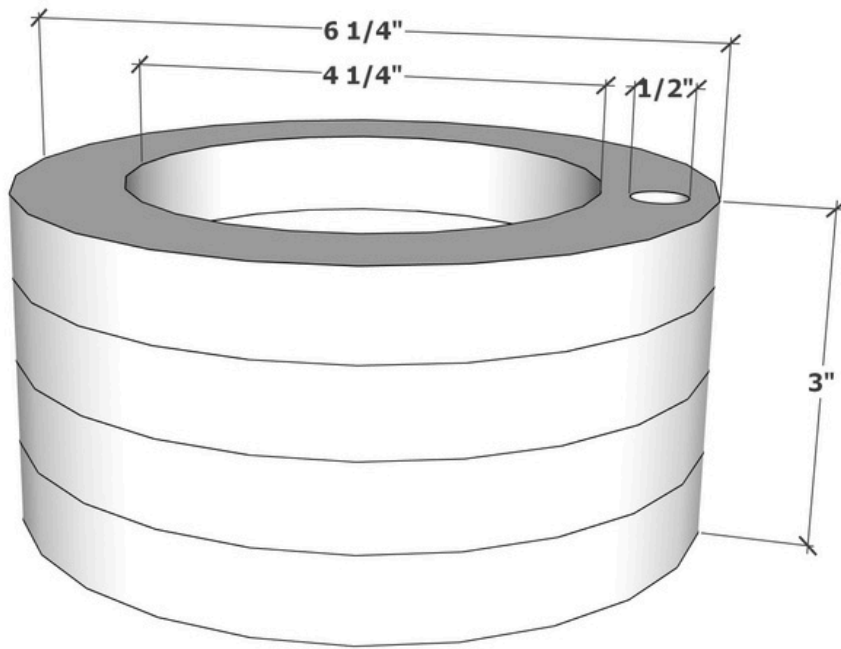

CUP HOLDER

NAPKIN HOLDER