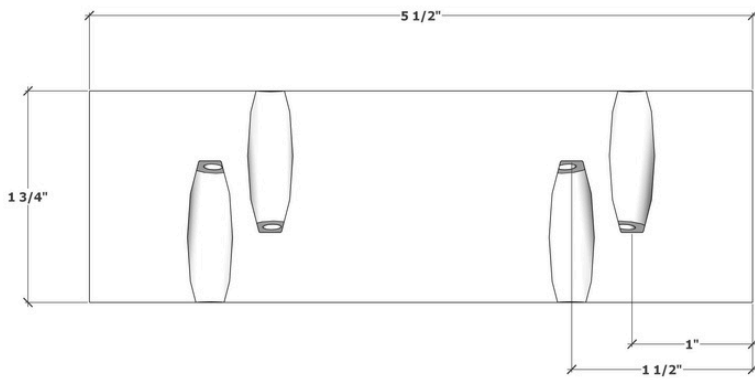

CUP & NAPKIN HOLDERS

Woodworking Plans

By: Making Manzanita

CUP & NAPKIN HOLDERS: VISUAL CUT LIST

CUP HOLDER BASE (QTY 1)

CUP HOLDER CIRCLES (QTY 3)

NAPKIN HOLDER BOTTOM (QTY 1)

NAPKIN HOLDER SIDES (QTY 2)