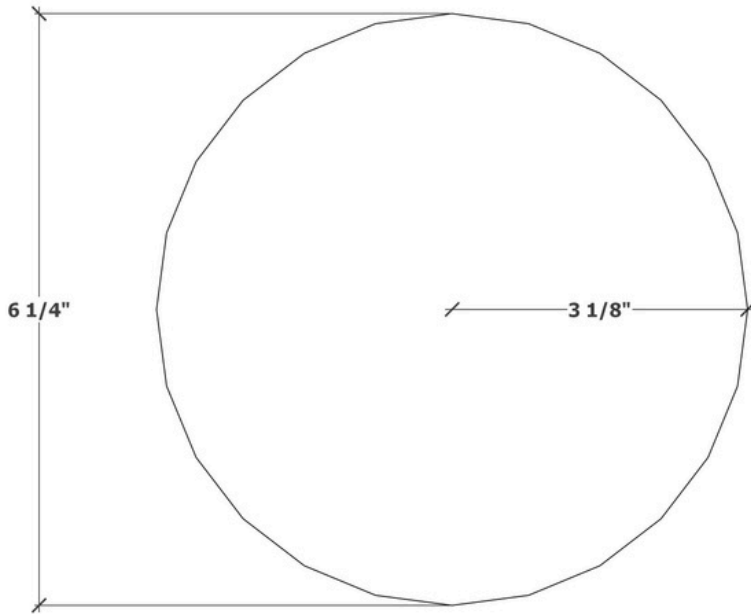

CUP & NAPKIN HOLDERS

Woodworking Plans

By: Making Manzanita

CUP & NAPKIN HOLDERS: VISUAL CUT LIST

CUP HOLDER BASE (QTY 1)

CUP HOLDER CIRCLES (QTY 3)

NAPKIN HOLDER BOTTOM (QTY 1)

NAPKIN HOLDER SIDES (QTY 2)