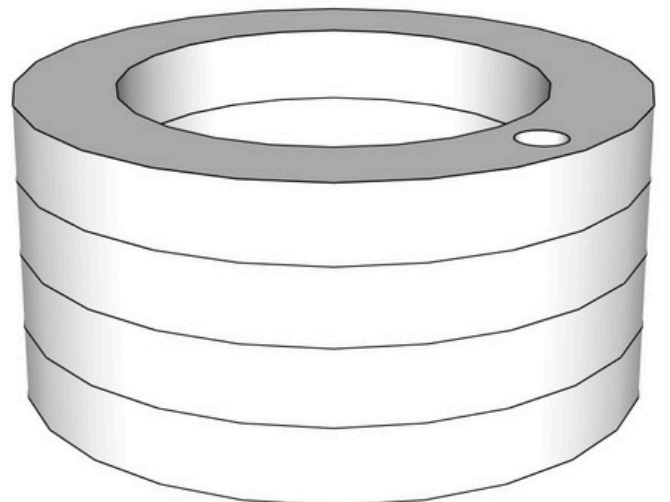

CUP & NAPKIN HOLDERS

Woodworking Plans

By: Making Manzanita

CUP & NAPKIN HOLDERS: VISUAL CUT LIST

CUP HOLDER BASE (QTY 1)

CUP HOLDER CIRCLES (QTY 3)

NAPKIN HOLDER BOTTOM (QTY 1)

NAPKIN HOLDER SIDES (QTY 2)

CUP HOLDER

NAPKIN HOLDER