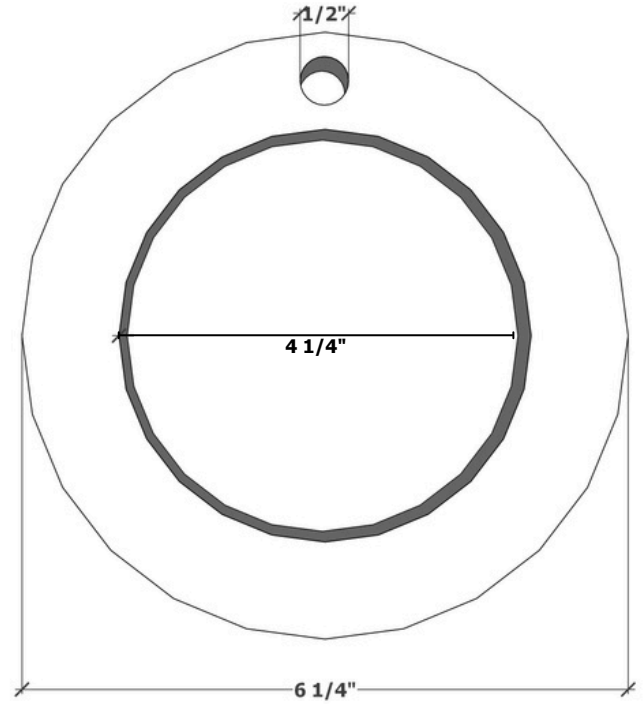

CUP & NAPKIN HOLDERS

Woodworking Plans

By: Making Manzanita

CUP & NAPKIN HOLDERS: VISUAL CUT LIST

CUP HOLDER BASE (QTY 1)

CUP HOLDER CIRCLES (QTY 3)

NAPKIN HOLDER BOTTOM (QTY 1)

NAPKIN HOLDER SIDES (QTY 2)