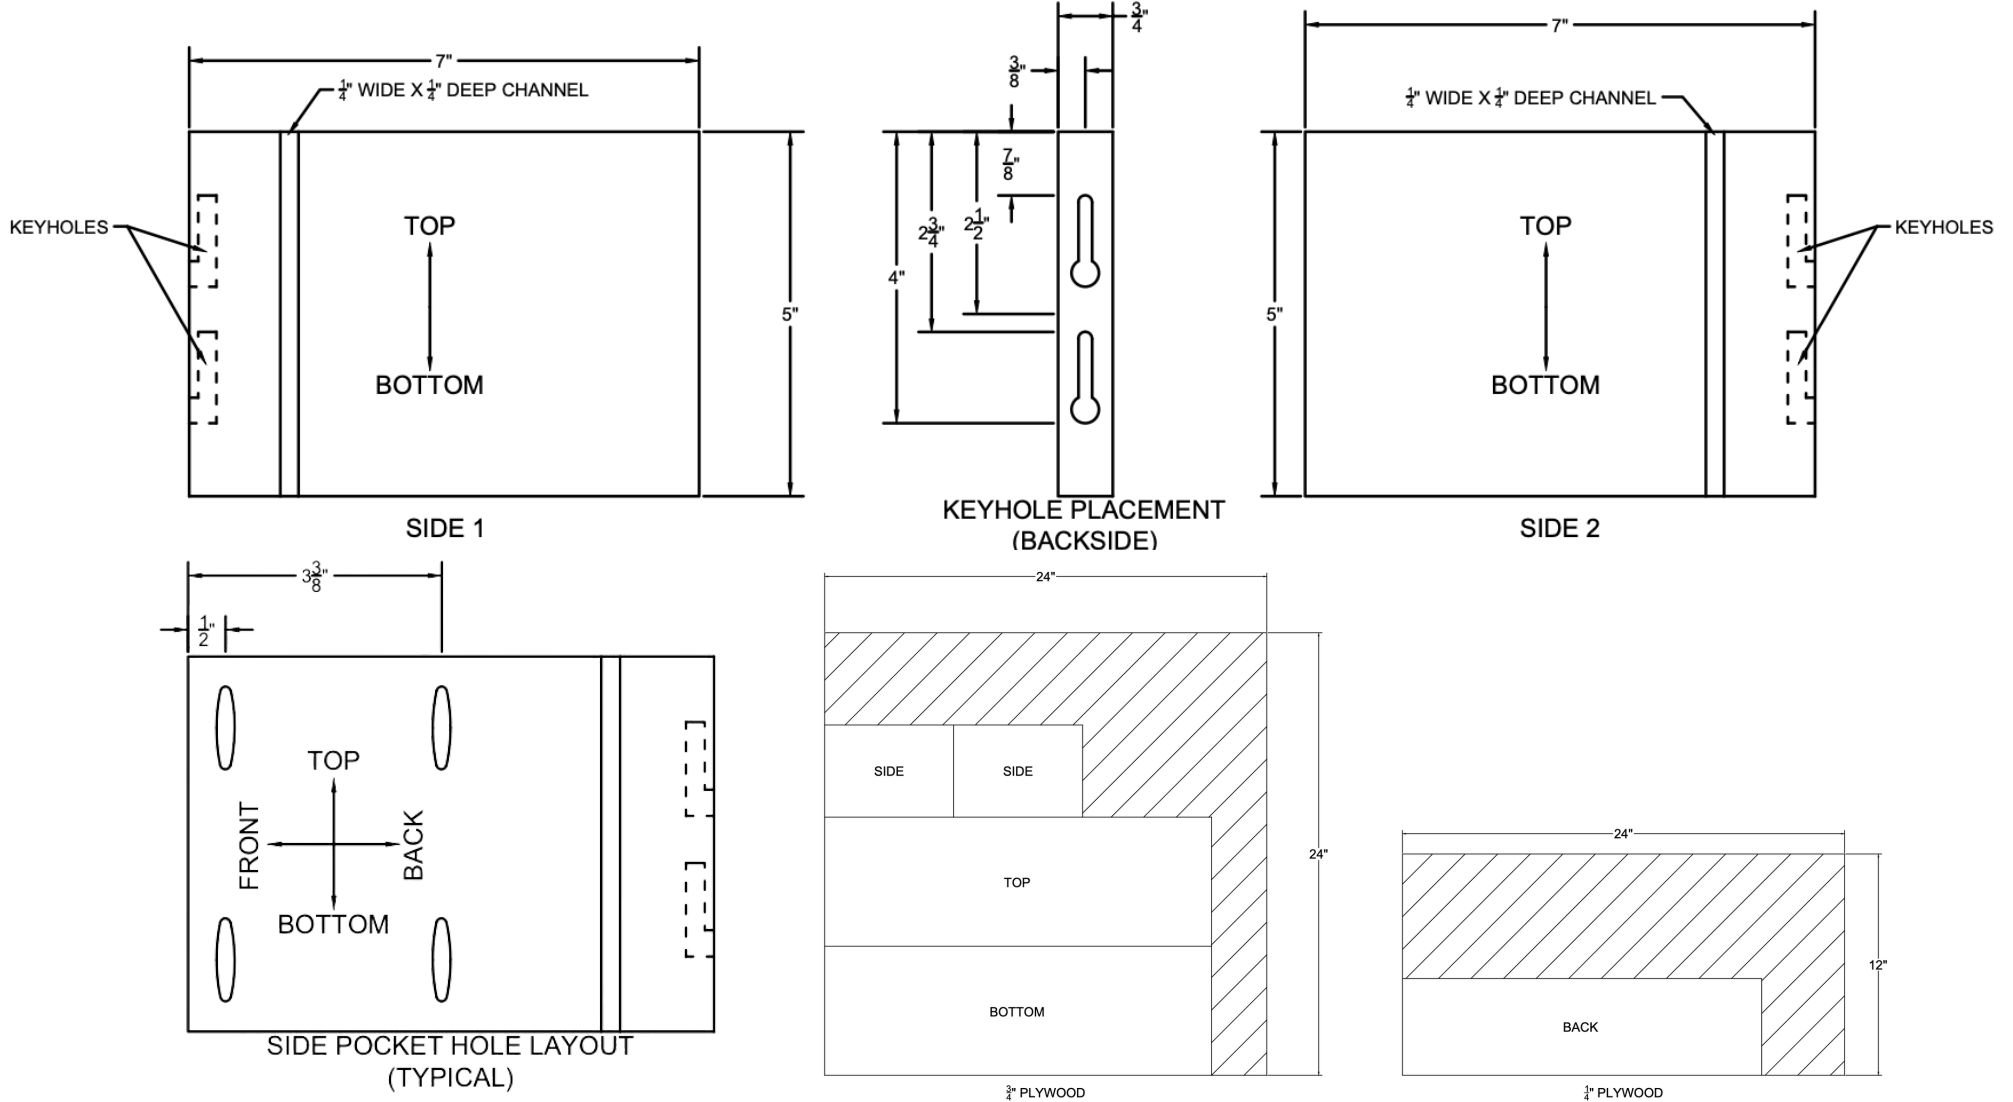

LED Floating Shelves

see <https://learn.kregtool.com/projects-plans/> and <https://lindiandruss.com/diy-lego-storage-solution-and-display-shelf/> for further details to build this shelf