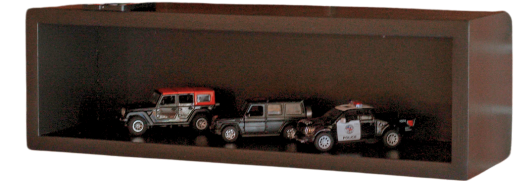

LED Floating Shelves

TOP

FRONT

SIDE

see <https://learn.kregtool.com/projects-plans/> and <https://lindiandruss.com/diy-lego-storage-solution-and-display-shelf/> for further details to build this shelf

LED Floating Shelves

see <https://learn.kregtool.com/projects-plans/> and <https://lindiandruss.com/diy-lego-storage-solution-and-display-shelf/> for further details to build this shelf

LED Floating Shelves

ACRYLIC LENS

see <https://learn.kregtool.com/projects-plans/> and <https://lindiandruss.com/diy-lego-storage-solution-and-display-shelf/> for further details to build this shelf

LED Floating Shelves

see <https://learn.kregtool.com/projects-plans/> and <https://lindiandruss.com/diy-lego-storage-solution-and-display-shelf/> for further details to build this shelf