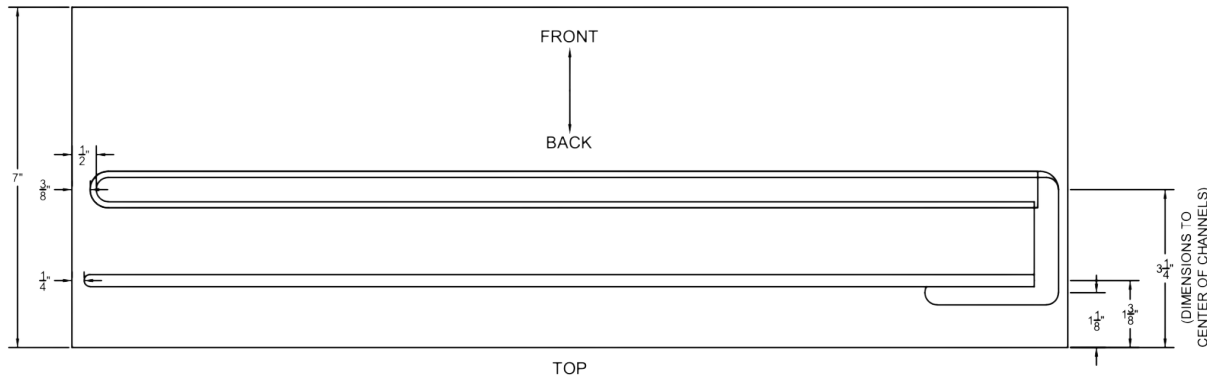

LED Floating Shelves

TOP

FRONT

SIDE

see <https://learn.kregtool.com/projects-plans/> and <https://lindiandruss.com/diy-lego-storage-solution-and-display-shelf/> for further details to build this shelf

LED Floating Shelves

see <https://learn.kregtool.com/projects-plans/> and <https://lindiandruss.com/diy-lego-storage-solution-and-display-shelf/> for further details to build this shelf

LED Floating Shelves

ACRYLIC LENS

see <https://learn.kregtool.com/projects-plans/> and <https://lindiandruss.com/diy-lego-storage-solution-and-display-shelf/> for further details to build this shelf