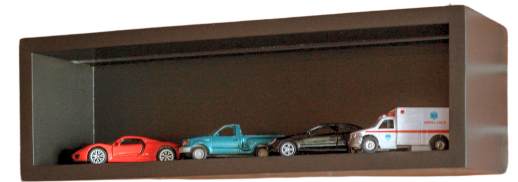

LED Floating Shelves

TOP

FRONT

SIDE

see <https://learn.kregtool.com/projects-plans/> and <https://lindiandruss.com/diy-lego-storage-solution-and-display-shelf/> for further details to build this shelf

LED Floating Shelves

see <https://learn.kregtool.com/projects-plans/> and <https://lindiandruss.com/diy-lego-storage-solution-and-display-shelf/> for further details to build this shelf

LED Floating Shelves

ACRYLIC LENS

see <https://learn.kregtool.com/projects-plans/> and <https://lindiandruss.com/diy-lego-storage-solution-and-display-shelf/> for further details to build this shelf

LED Floating Shelves

see <https://learn.kregtool.com/projects-plans/> and <https://lindiandruss.com/diy-lego-storage-solution-and-display-shelf/> for further details to build this shelf