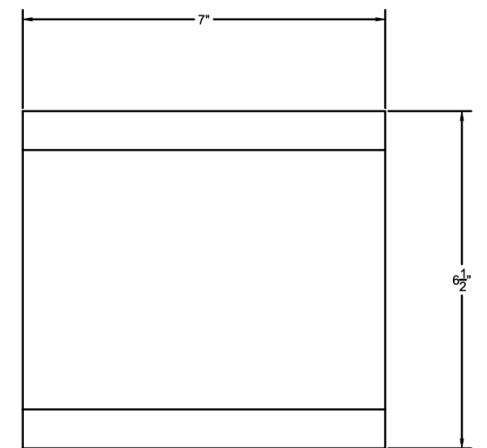

LED Floating Shelves

TOP

FRONT

SIDE

see <https://learn.kregtool.com/projects-plans/> and <https://lindiandruss.com/diy-lego-storage-solution-and-display-shelf/> for further details to build this shelf

LED Floating Shelves