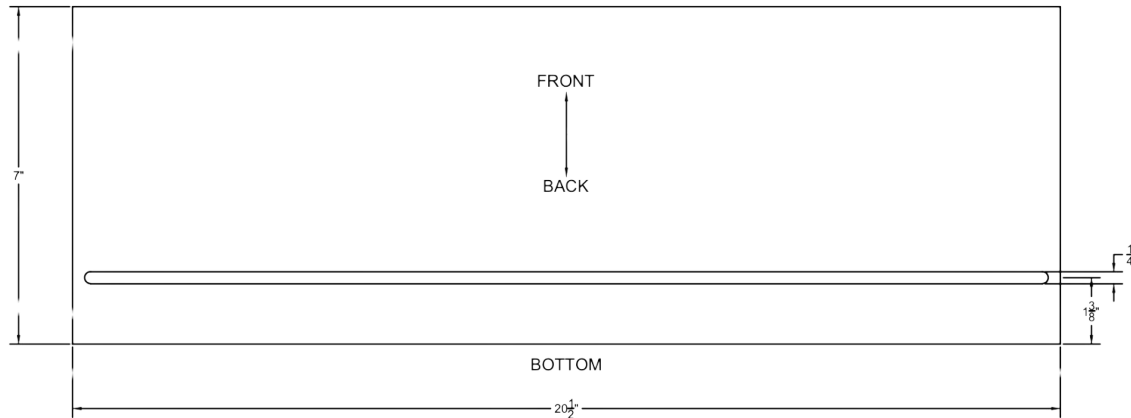

LED Floating Shelves

TOP

FRONT

SIDE

see <https://learn.kregtool.com/projects-plans/> and <https://lindiandruss.com/diy-lego-storage-solution-and-display-shelf/> for further details to build this shelf

LED Floating Shelves