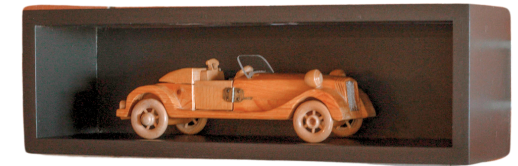

LED Floating Shelves

TOP

FRONT

SIDE

see <https://learn.kregtool.com/projects-plans/> and <https://lindiandruss.com/diy-lego-storage-solution-and-display-shelf/> for further details to build this shelf

LED Floating Shelves

see <https://learn.kregtool.com/projects-plans/> and <https://lindiandruss.com/diy-lego-storage-solution-and-display-shelf/> for further details to build this shelf

LED Floating Shelves

ACRYLIC LENS

see <https://learn.kregtool.com/projects-plans/> and <https://lindiandruss.com/diy-lego-storage-solution-and-display-shelf/> for further details to build this shelf

LED Floating Shelves

see <https://learn.kregtool.com/projects-plans/> and <https://lindiandruss.com/diy-lego-storage-solution-and-display-shelf/> for further details to build this shelf