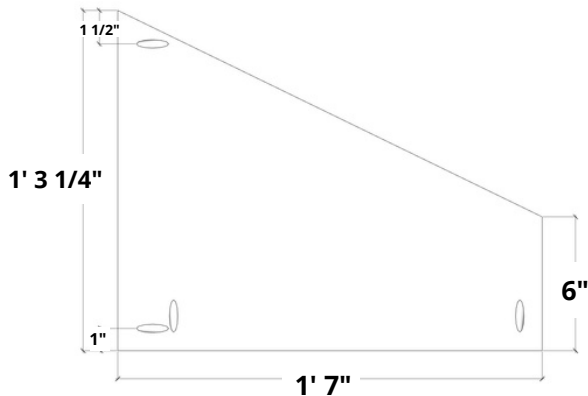

DIVIDER PANEL (QTY 2)