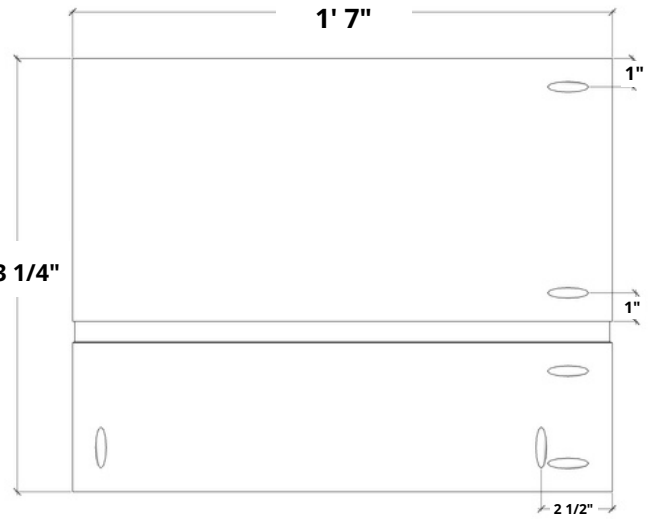

TOOL STORAGE SHELVES

Woodworking Plans

By: Making Manzanita

TOOL STORAGE SHELVES: VISUAL CUT LIST

BOTTOM PANEL (QTY 1)

SIDE PANEL (QTY 1)

BACK PANEL (QTY 1)

SHELF (QTY 1)

DIVIDER PANEL (QTY 2)

DIVIDER SHELF PANEL (QTY 1)

TOOL STORAGE SHELVES: ASSEMBLY