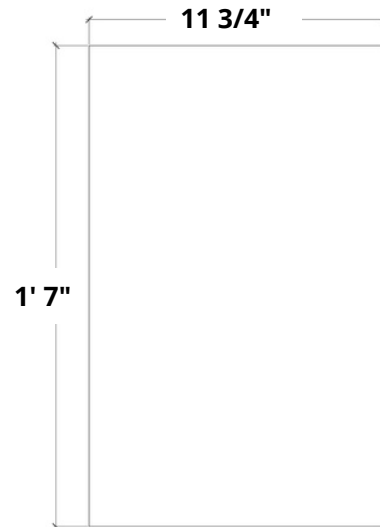

TOOL STORAGE SHELVES

Woodworking Plans

By: Making Manzanita

TOOL STORAGE SHELVES: VISUAL CUT LIST

BOTTOM PANEL (QTY 1)

SIDE PANEL (QTY 1)

BACK PANEL (QTY 1)

SHELF (QTY 1)