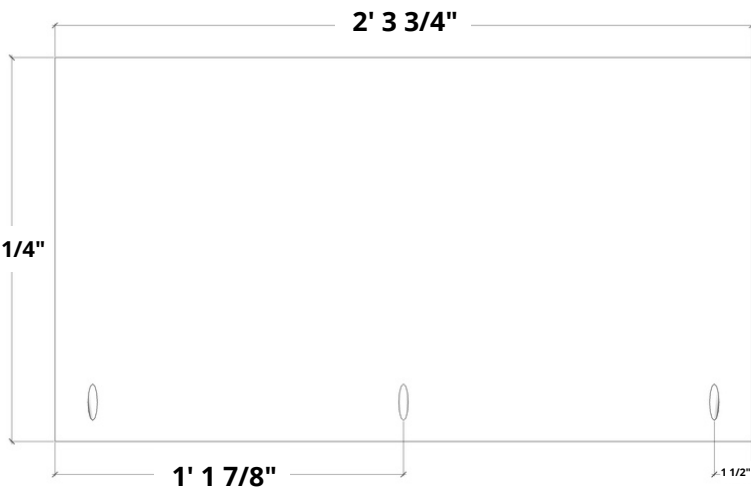

TOOL STORAGE SHELVES

Woodworking Plans

By: Making Manzanita

TOOL STORAGE SHELVES: VISUAL CUT LIST

BOTTOM PANEL (QTY 1)

SIDE PANEL (QTY 1)

BACK PANEL (QTY 1)

SHELF (QTY 1)