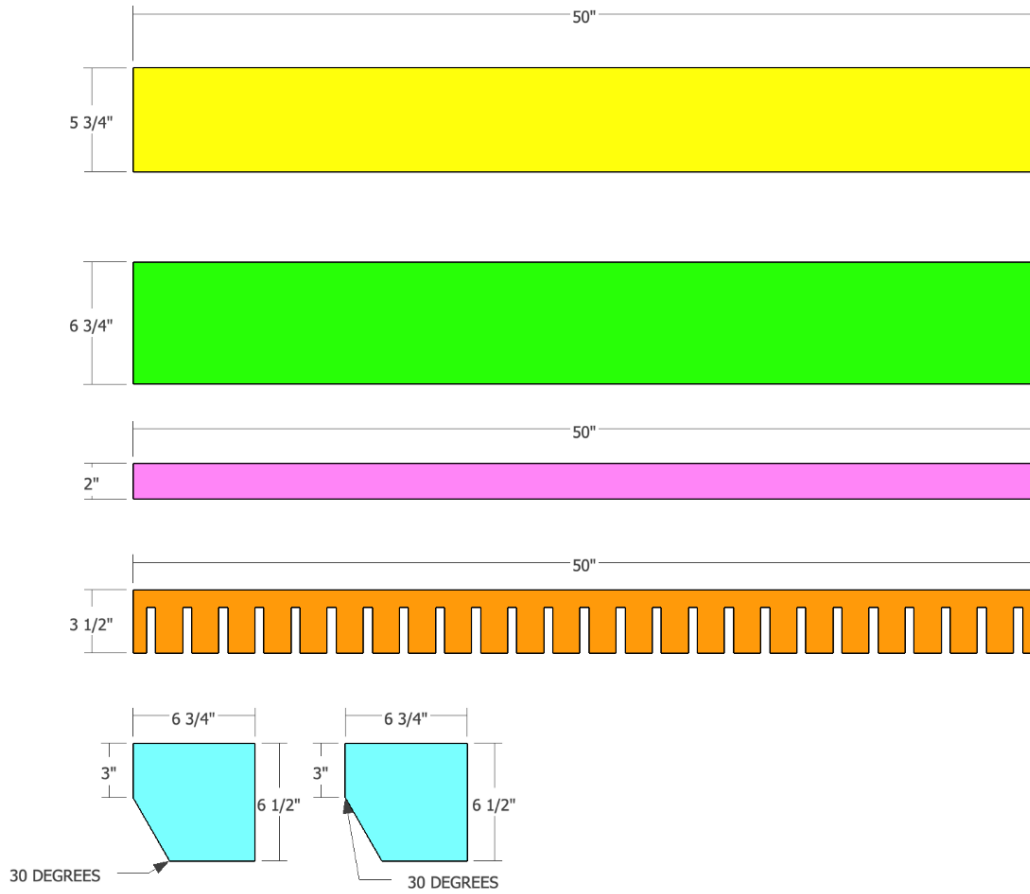

Simple Parallel Clamp Rack

Overview

Cut List

Spencley Design Co.

Close Up of Orange Piece

Side View of Where to Attach Pieces