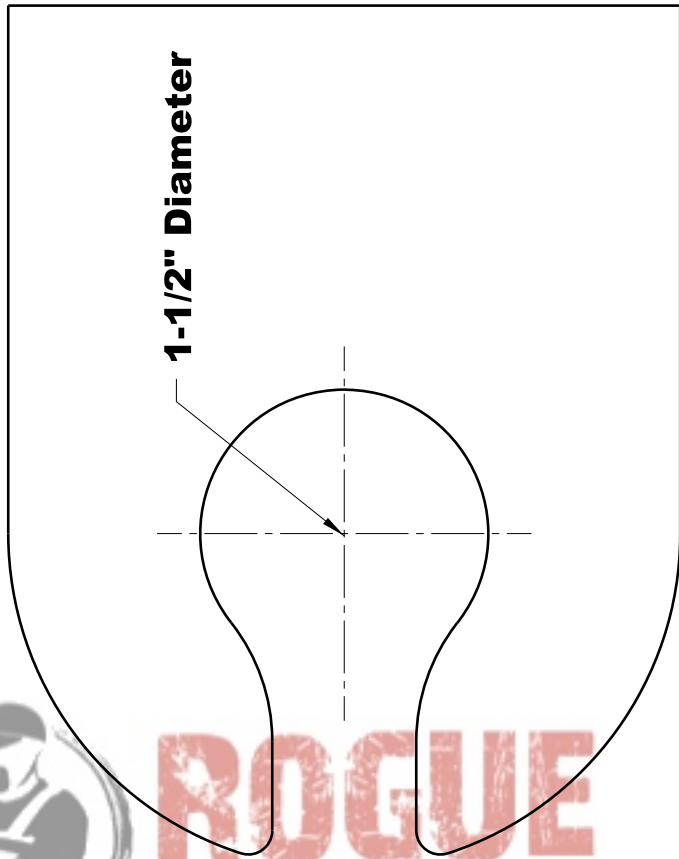

1 x 4 x 16-1/2"

3/4" Dia
1/2" Deep

1 x 4 x 16-1/2"

3/4" Dia
1/2" Deep

ROGUE
ENGINEER

Bottom of sides not shown

ROGUE
ENGINEER .COM