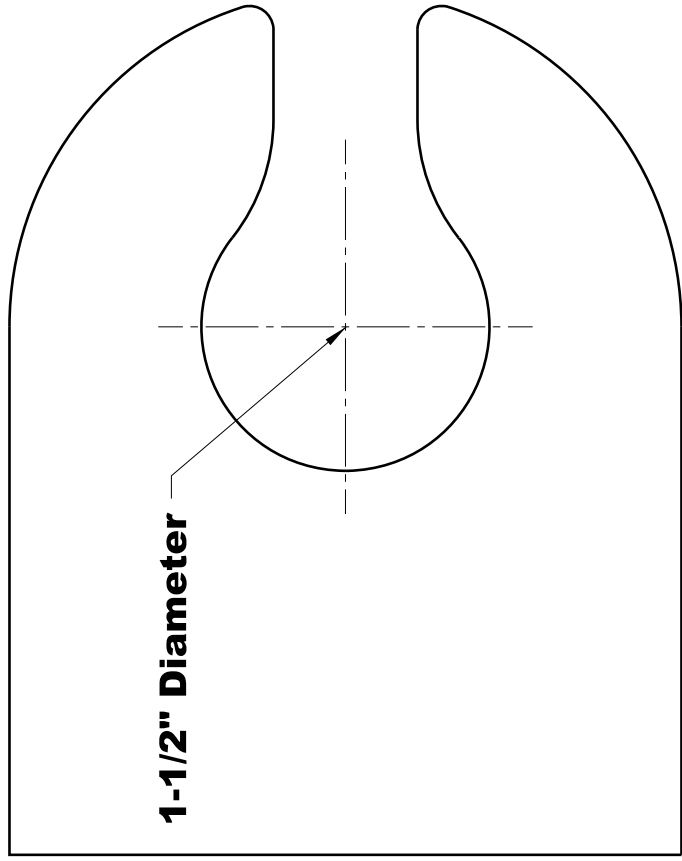

1 x 4 x 16-1/2"

3/4" Dia
1/2" Deep

1 x 4 x 16-1/2"

3/4" Dia
1/2" Deep

ROGUE
ENGINEER

Bottom of sides not shown

ROGUE
ENGINEER .COM