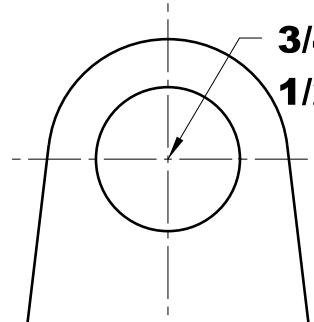

1 x 4 x 16-1/2"

3/4" Dia
1/2" Deep

1 x 4 x 16-1/2"

3/4" Dia
1/2" Deep

ROGUE
ENGINEER

Bottom of sides not shown

ROGUE
ENGINEER .COM