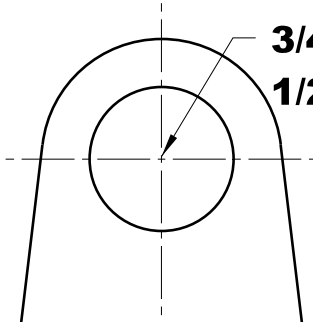

1 x 4 x 16-1/2"

3/4" Dia
1/2" Deep

1 x 4 x 16-1/2"

3/4" Dia
1/2" Deep

ROGUE
ENGINEER

Bottom of sides not shown

ROGUE
ENGINEER .COM