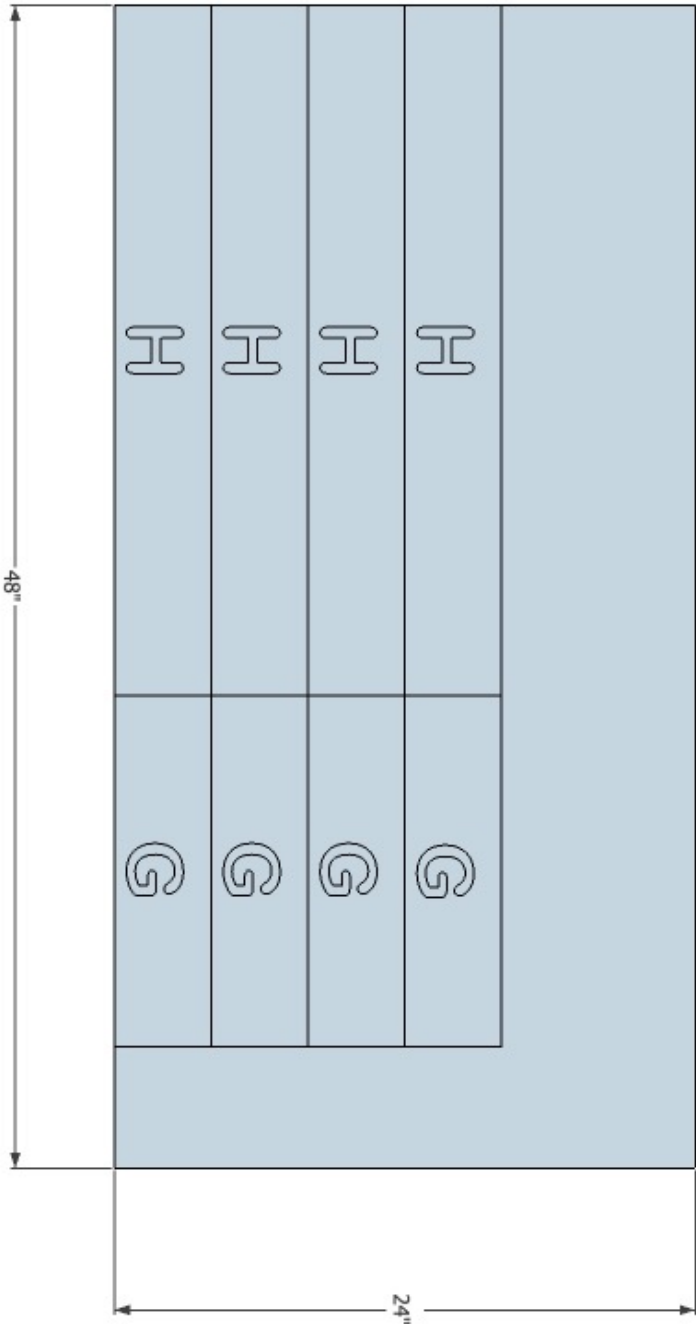

NATE CRILLY
WOODWORKS

MEGA LEGO TABLE

PARTS LIST

Part	Name	Dimensions	Quantity
A	Top	30-1/4" x 30-1/4" x 3/4"	1
B	End	31-3/4" x 16" x 3/4"	2
C	Top Trim	30-1/4" x 2" x 3/4"	2
D	Leg Brace	30-1/4" x 2" x 3/4"	2
E	Center Support	30-1/4" x 6-1/2" x 3/4"	1
F	False Drawer Front	30-1/4" x 6" x 3/4"	2
G	Drawer Side	14" x 4" x 1/2"	4
H	Drawer Front/Back	27-3/4" x 4" x 1/2" *	4
I	Drawer Bottom	28-1/4" x 13-1/2" x 1/4" *	2

NATE CRILLY
WOODWORKS

MEGA LEGO TABLE

3/4" PLYWOOD CUTTING DIAGRAM

3/4" PLYWOOD

NATE CRILLY
WOODWORKS

MEGA LEGO TABLE

1/2" PLYWOOD CUTTING DIAGRAM

1/2" PLYWOOD