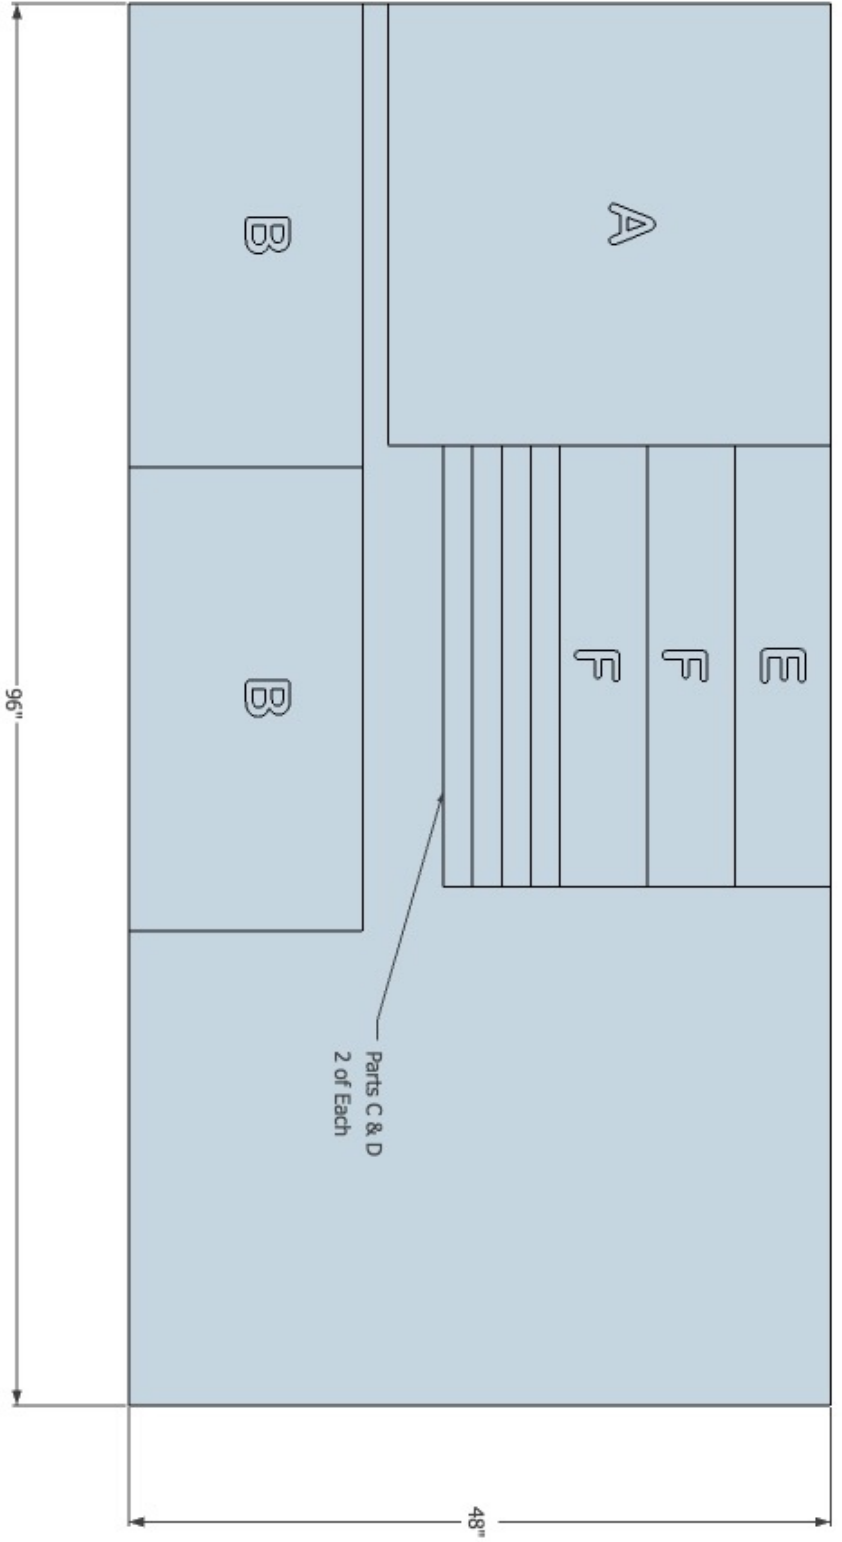

3/4" PLYWOOD CUTTING DIAGRAM

3/4" PLYWOOD

NATE CRILLY
WOODWORKS

MEGA LEGO TABLE