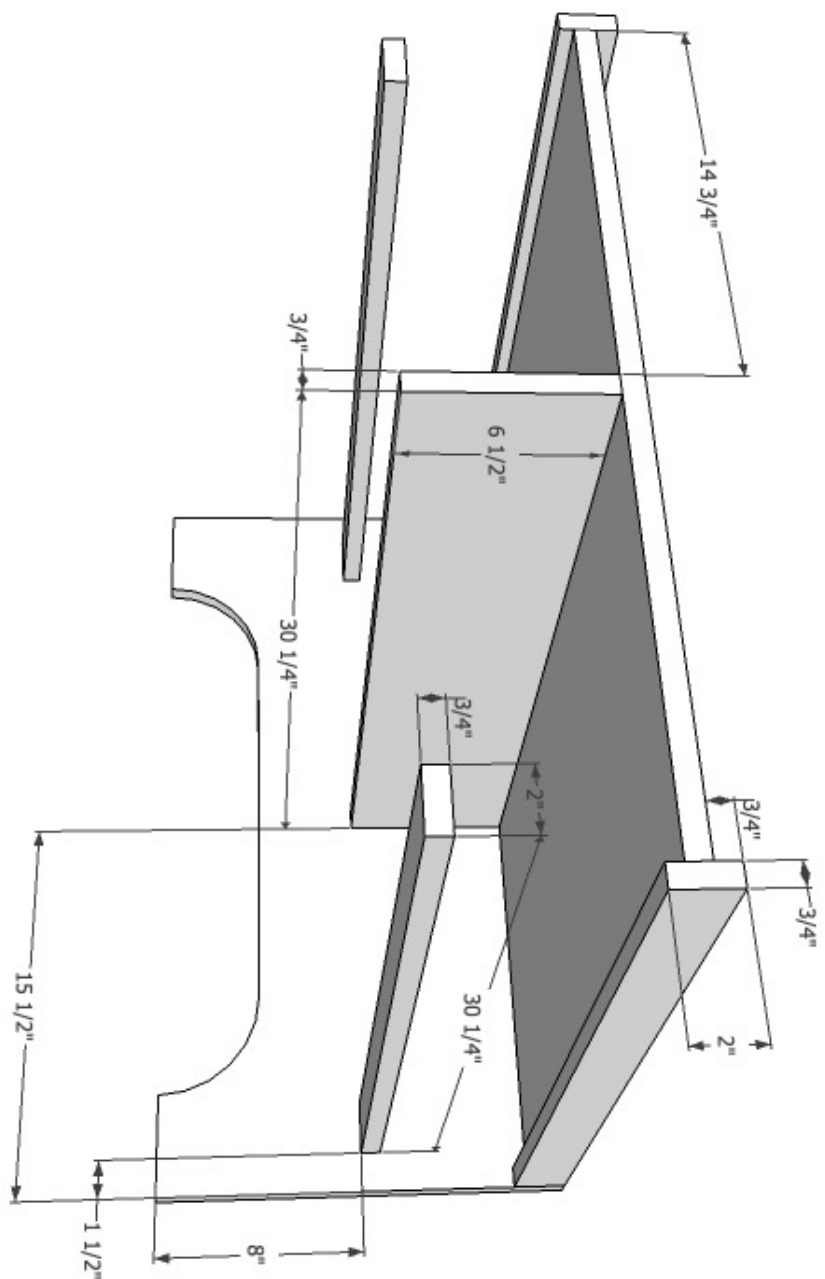

TABLE STRUCTURE DETAIL - CUTAWAY

NATE CRILLY
WOODWORKS

MEGA LEGO TABLE