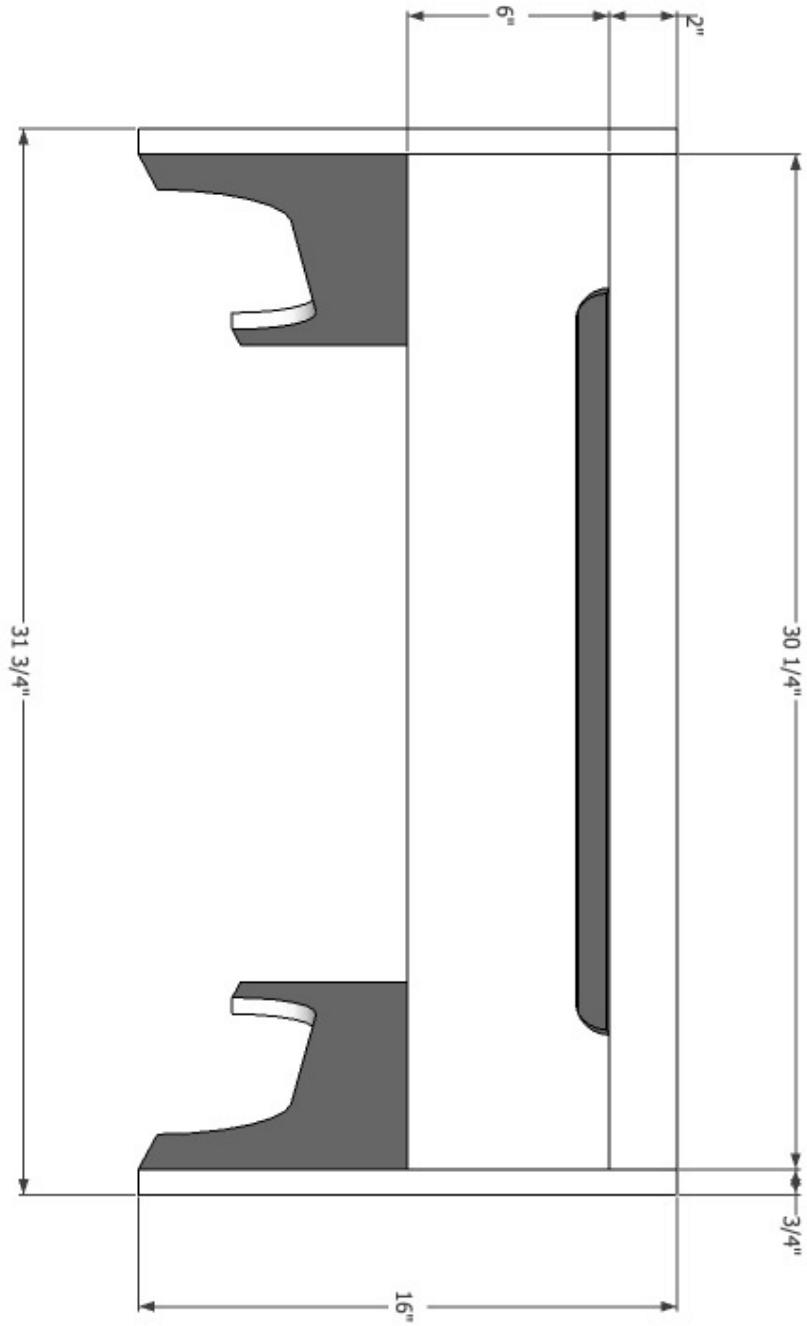

FRONT

NATE CRILLY
WOODWORKS

MEGA LEGO TABLE