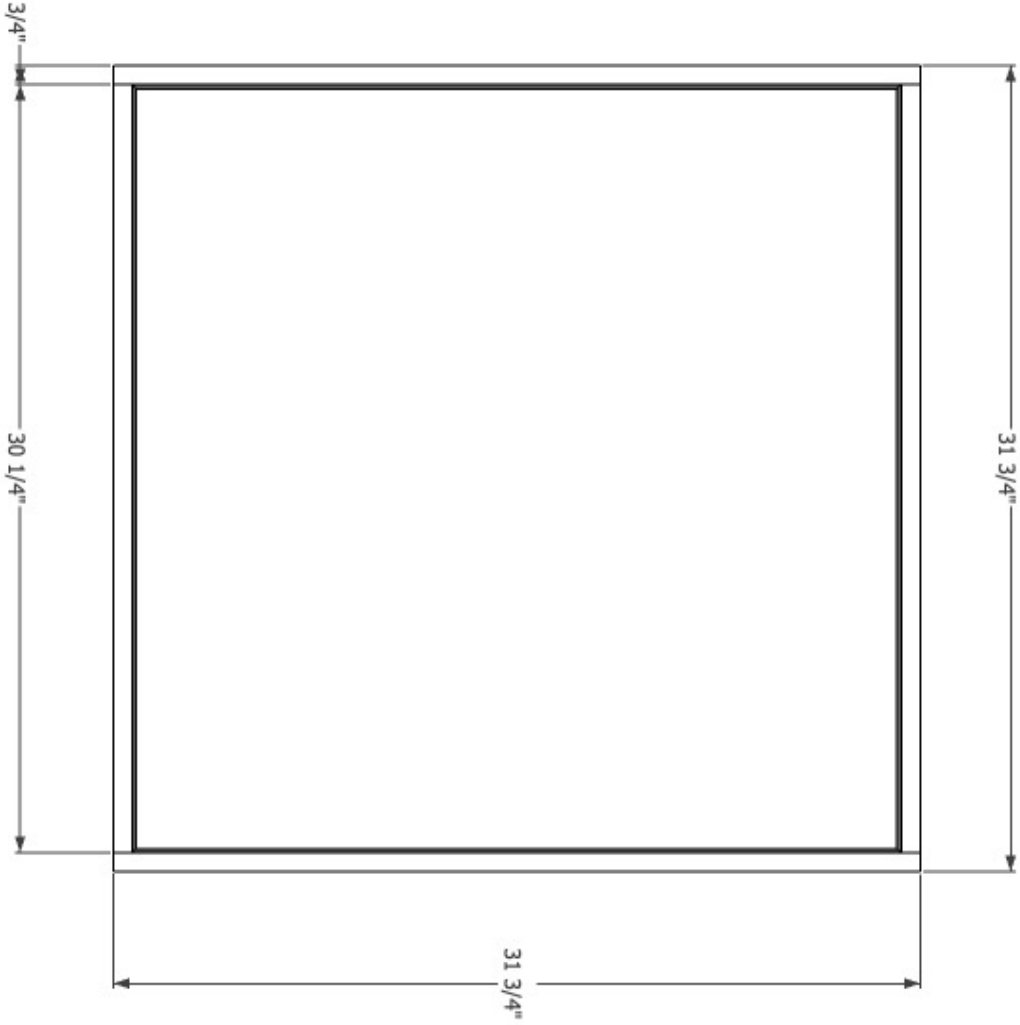

TOP

NATE CRILLY
WOODWORKS

MEGA LEGO TABLE