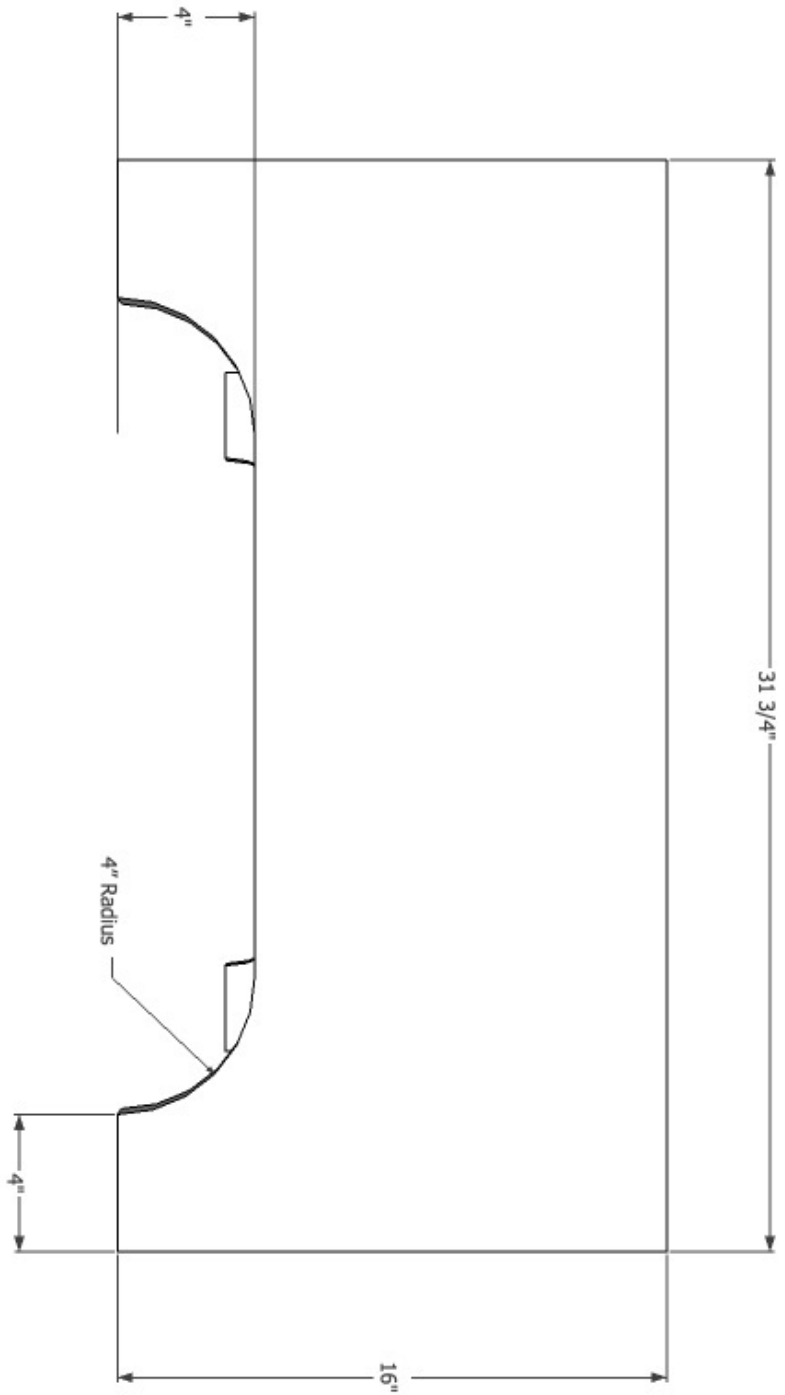

SIDE

NATE CRILLY
WOODWORKS

MEGA LEGO TABLE