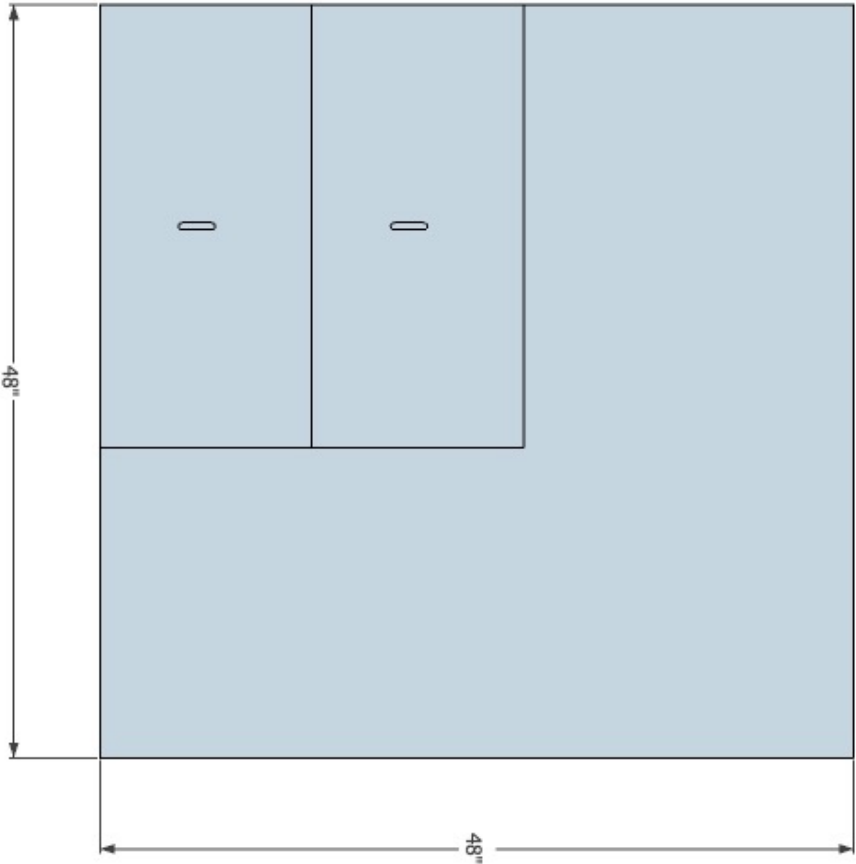

1/4" PLYWOOD CUTTING DIAGRAM

1/4" PLYWOOD

NATE CRILLY
WOODWORKS

MEGA LEGO TABLE