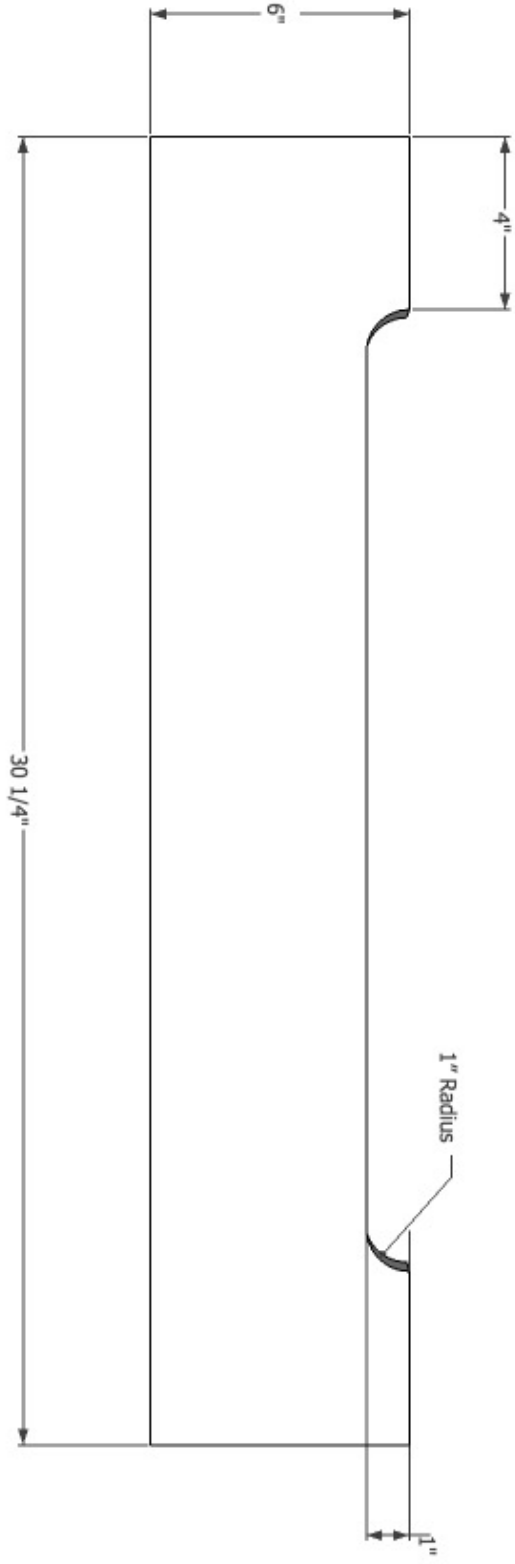

NATE CRILLY
WOODWORKS

MEGA LEGO TABLE

MATERIALS

Item	Description	Quantity
3/4" Plywood	Full Sheet - 4'x8'	1
1/2" Plywood	Quarter Sheet - 2'x4'	1
1/4" Plywood	Half Sheet - 4'x4'	1
Kreg Screws	1-1/4" Coarse Thread	Box
Kreg Screws	3/4" for Micro Jig	Box
Drawer Slides	14" Soft Close Full Extension & Screws	2 Pair
Glue	Any Wood Glue	Small Bottle
Finish	Clear Coat or Finish of Your Choice	Varies
1/4" MDF	Quarter Sheet - 2'x4' - Optional - For Templates	1

NATE CRILLY
WOODWORKS

MEGA LEGO TABLE

PARTS LIST

Part	Name	Dimensions	Quantity
A	Top	30-1/4" x 30-1/4" x 3/4"	1
B	End	31-3/4" x 16" x 3/4"	2
C	Top Trim	30-1/4" x 2" x 3/4"	2
D	Leg Brace	30-1/4" x 2" x 3/4"	2
E	Center Support	30-1/4" x 6-1/2" x 3/4"	1
F	False Drawer Front	30-1/4" x 6" x 3/4"	2
G	Drawer Side	14" x 4" x 1/2"	4
H	Drawer Front/Back	27-3/4" x 4" x 1/2" *	4
I	Drawer Bottom	28-1/4" x 13-1/2" x 1/4" *	2

* Relative Dimension - Take the actual dimension from the project as you build it. Drawer Front/Back can vary based on the actual thickness of your plywood. This is a vital dimension to make sure your drawer slides operate properly. Drawer Bottom dimension can be determined once all other drawer parts are cut to size. Cut all of these parts a little long when breaking down your materials and then cut to final length later.

NATE CRILLY
WOODWORKS

MEGA LEGO TABLE

TABLE STRUCTURE DETAIL - CUTAWAY

NATE CRILLY
WOODWORKS

MEGA LEGO TABLE

DRAWER FRONT DETAIL

NATE CRILLY
WOODWORKS

MEGA LEGO TABLE