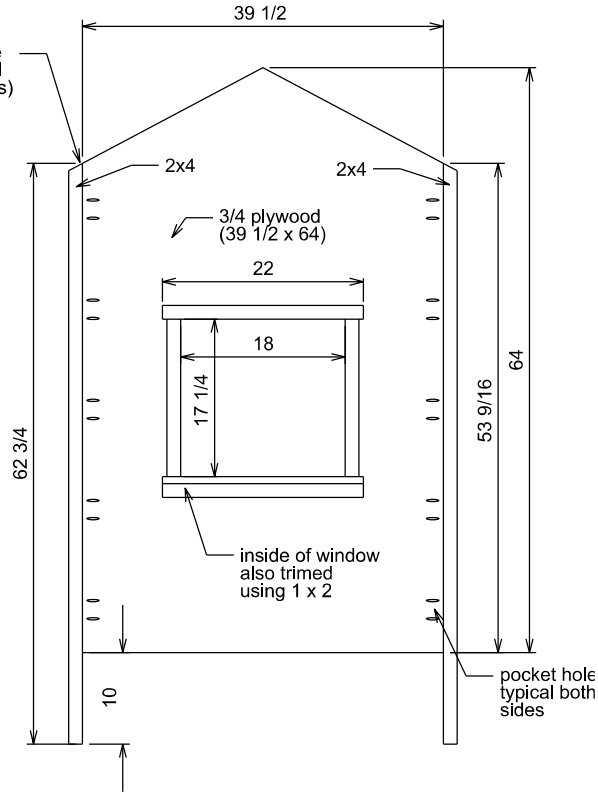

Cabin Bed Plans

- all measurements in inches
- built for twin sized mattress
- for personal use only

SIDE PANELS - FRONT (NO TRIM)
(2 TOTAL)

TRIM CUT DETAIL - FRONT
(2 TOTAL)

SIDE PANELS - BACK DETAIL
SIDE VIEW

SIDE PANELS - BACK DETAIL
TOP VIEW

<https://www.makingmanzanita.com/>

<https://www.makingmanzanita.com/>

bed frame assembled together using pocket holes at all 4 corners