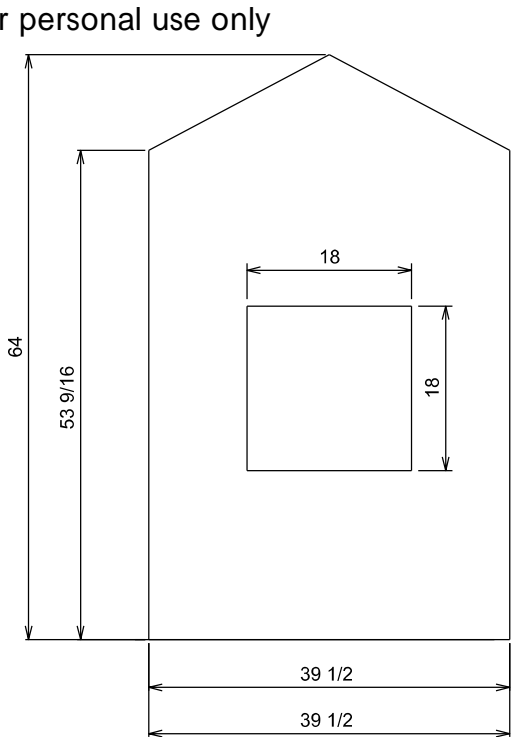

Cabin Bed Plans

- all measurements in inches
- built for twin sized mattress
- for personal use only

SIDE PANELS - FRONT (NO TRIM)
(2 TOTAL)

TRIM CUT DETAIL - FRONT
(2 TOTAL)

SIDE PANELS - BACK DETAIL
SIDE VIEW

SIDE PANELS - BACK DETAIL
TOP VIEW

<https://www.makingmanzanita.com/>

<https://www.makingmanzanita.com/>

bed frame assembled together using pocket holes at all 4 corners