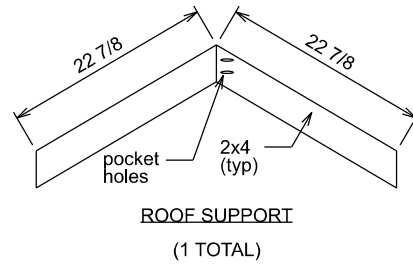

Cabin Bed Plans

- all measurements in inches
- built for twin sized mattress
- for personal use only

SIDE PANELS - FRONT (NO TRIM)
(2 TOTAL)

TRIM CUT DETAIL - FRONT
(2 TOTAL)

SIDE PANELS - BACK DETAIL
SIDE VIEW

SIDE PANELS - BACK DETAIL
TOP VIEW

<https://www.makingmanzanita.com/>

<https://www.makingmanzanita.com/>

bed frame assembled together using pocket holes at all 4 corners