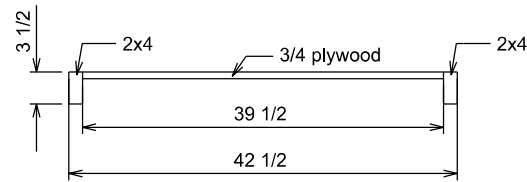

Cabin Bed Plans

- all measurements in inches
- built for twin sized mattress
- for personal use only

SIDE PANELS - FRONT (NO TRIM)
(2 TOTAL)

TRIM CUT DETAIL - FRONT
(2 TOTAL)

SIDE PANELS - BACK DETAIL
SIDE VIEW

SIDE PANELS - BACK DETAIL
TOP VIEW

<https://www.makingmanzanita.com/>

<https://www.makingmanzanita.com/>

bed frame assembled together using pocket holes at all 4 corners