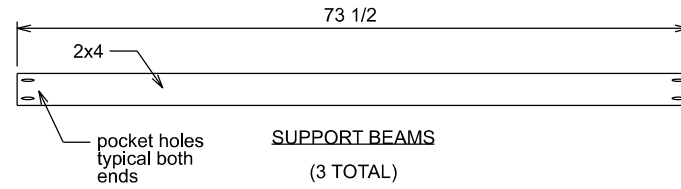

Cabin Bed Plans

- all measurements in inches
- built for twin sized mattress
- for personal use only

SIDE PANELS - FRONT (NO TRIM)
(2 TOTAL)

TRIM CUT DETAIL - FRONT
(2 TOTAL)

SIDE PANELS - BACK DETAIL
SIDE VIEW

SIDE PANELS - BACK DETAIL
TOP VIEW

<https://www.makingmanzanita.com/>

<https://www.makingmanzanita.com/>

bed frame assembled together using pocket holes at all 4 corners