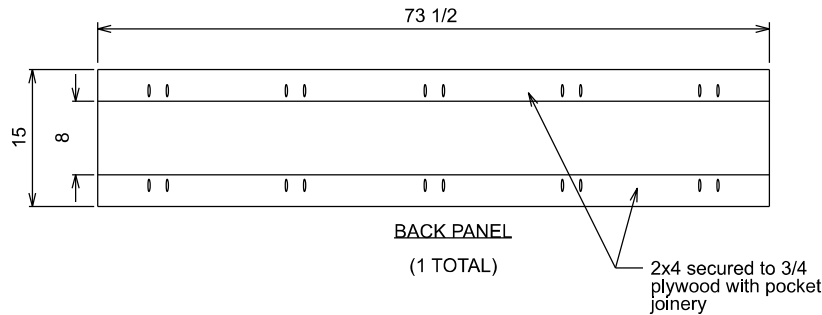

Cabin Bed Plans

- all measurements in inches
- built for twin sized mattress
- for personal use only

SIDE PANELS - FRONT (NO TRIM)
(2 TOTAL)

TRIM CUT DETAIL - FRONT
(2 TOTAL)

SIDE PANELS - BACK DETAIL
SIDE VIEW

SIDE PANELS - BACK DETAIL
TOP VIEW

<https://www.makingmanzanita.com/>

<https://www.makingmanzanita.com/>

bed frame assembled together using pocket holes at all 4 corners