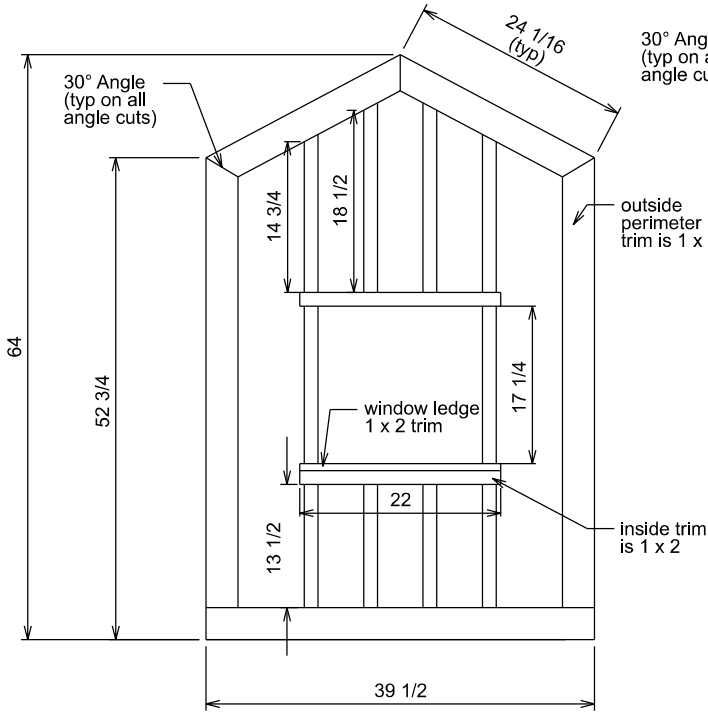

Cabin Bed Plans

- all measurements in inches
- built for twin sized mattress
- for personal use only

SIDE PANELS - FRONT (NO TRIM)
(2 TOTAL)

TRIM CUT DETAIL - FRONT
(2 TOTAL)

SIDE PANELS - BACK DETAIL
SIDE VIEW

SIDE PANELS - BACK DETAIL
TOP VIEW

<https://www.makingmanzanita.com/>

<https://www.makingmanzanita.com/>

bed frame assembled together using pocket holes at all 4 corners