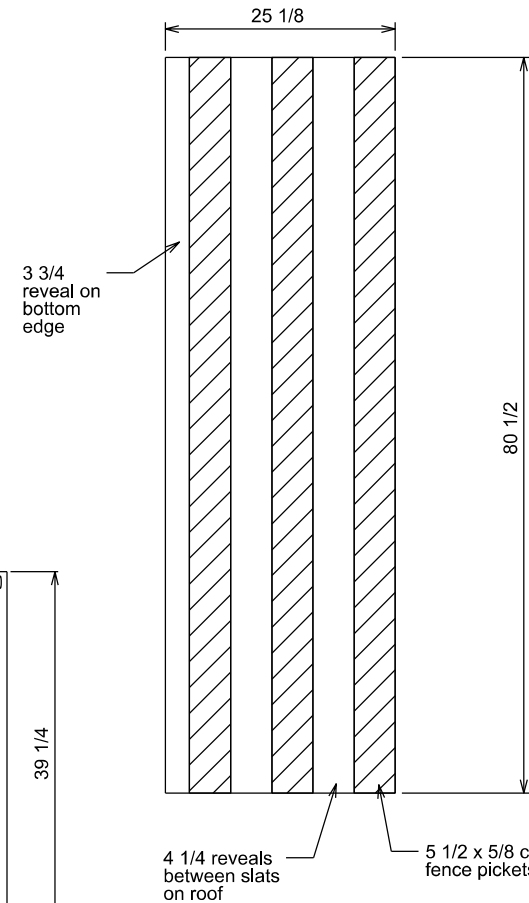

Cabin Bed Plans

- all measurements in inches
- built for twin sized mattress
- for personal use only

SIDE PANELS - FRONT (NO TRIM)
(2 TOTAL)

TRIM CUT DETAIL - FRONT
(2 TOTAL)

SIDE PANELS - BACK DETAIL
SIDE VIEW

SIDE PANELS - BACK DETAIL
TOP VIEW

<https://www.makingmanzanita.com/>

<https://www.makingmanzanita.com/>

bed frame assembled together using pocket holes at all 4 corners