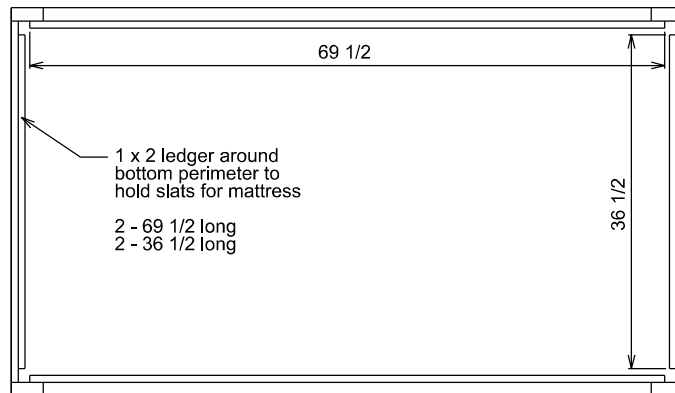

Cabin Bed Plans

- all measurements in inches
- built for twin sized mattress
- for personal use only

SIDE PANELS - FRONT (NO TRIM)
(2 TOTAL)

TRIM CUT DETAIL - FRONT
(2 TOTAL)

SIDE PANELS - BACK DETAIL
SIDE VIEW

SIDE PANELS - BACK DETAIL
TOP VIEW

<https://www.makingmanzanita.com/>

<https://www.makingmanzanita.com/>

bed frame assembled together using pocket holes at all 4 corners