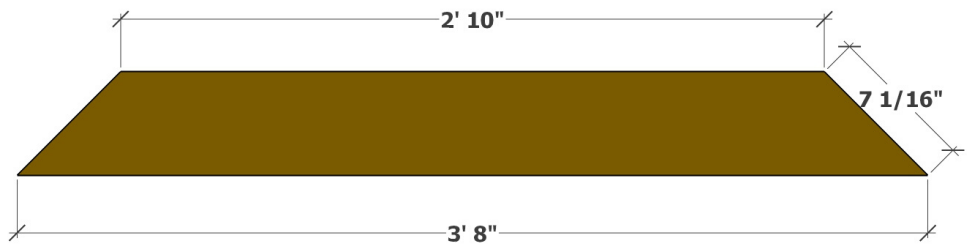

KITCHEN TABLETOP

Woodworking Plans

By: Making Manzanita

VISUAL CUT LIST

Interior Slats (Qty 6)

Long Side Border (Qty 2)

Short Side Border (Qty 2)

TABLETOP: TOP VIEW

TABLETOP: BOTTOM VIEW

TABLETOP: 3D PROSPECTIVE