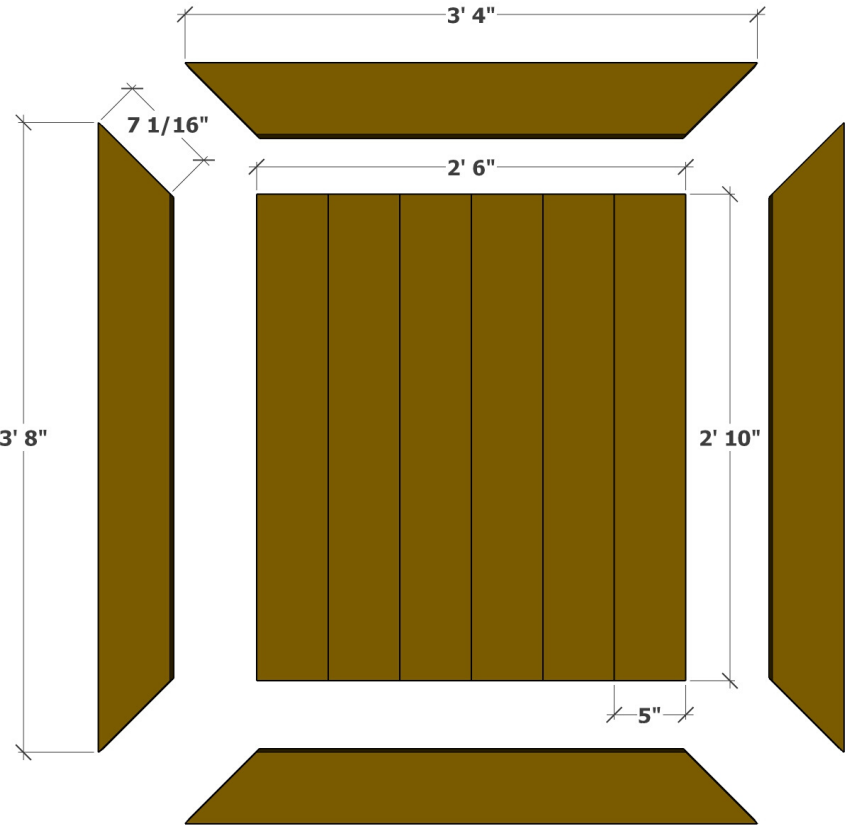

KITCHEN TABLETOP

Woodworking Plans

By: Making Manzanita

VISUAL CUT LIST

Interior Slats (Qty 6)

Long Side Border (Qty 2)

Short Side Border (Qty 2)

TABLETOP: TOP VIEW

TABLETOP: BOTTOM VIEW

TABLETOP: 3D PROSPECTIVE