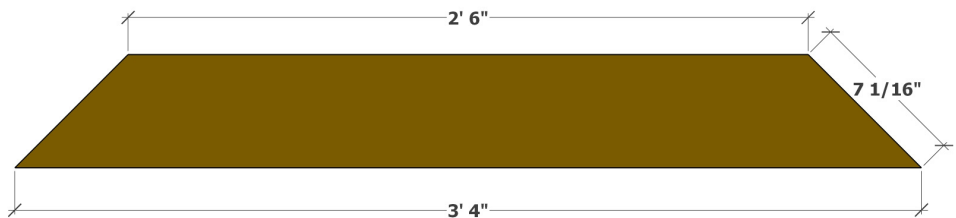

KITCHEN TABLETOP

Woodworking Plans

By: Making Manzanita

VISUAL CUT LIST

Interior Slats (Qty 6)

Long Side Border (Qty 2)

Short Side Border (Qty 2)

TABLETOP: TOP VIEW

TABLETOP: BOTTOM VIEW

TABLETOP: 3D PROSPECTIVE