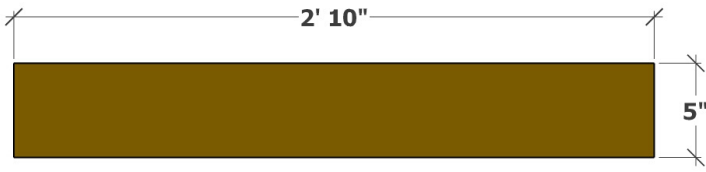

KITCHEN TABLETOP

Woodworking Plans

By: Making Manzanita

VISUAL CUT LIST

Interior Slats (Qty 6)

Long Side Border (Qty 2)

Short Side Border (Qty 2)

TABLETOP: TOP VIEW

TABLETOP: BOTTOM VIEW

TABLETOP: 3D PROSPECTIVE