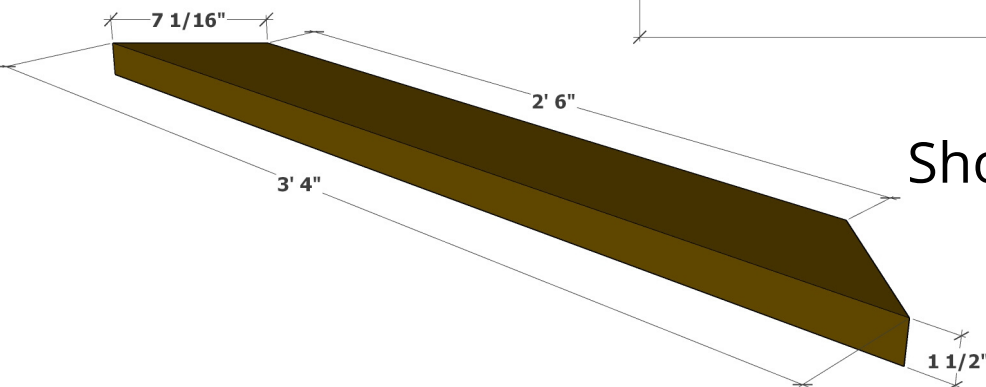

KITCHEN TABLETOP

Woodworking Plans

By: Making Manzanita

VISUAL CUT LIST

Interior Slats (Qty 6)

Long Side Border (Qty 2)

Short Side Border (Qty 2)

TABLETOP: TOP VIEW

TABLETOP: BOTTOM VIEW

TABLETOP: 3D PROSPECTIVE