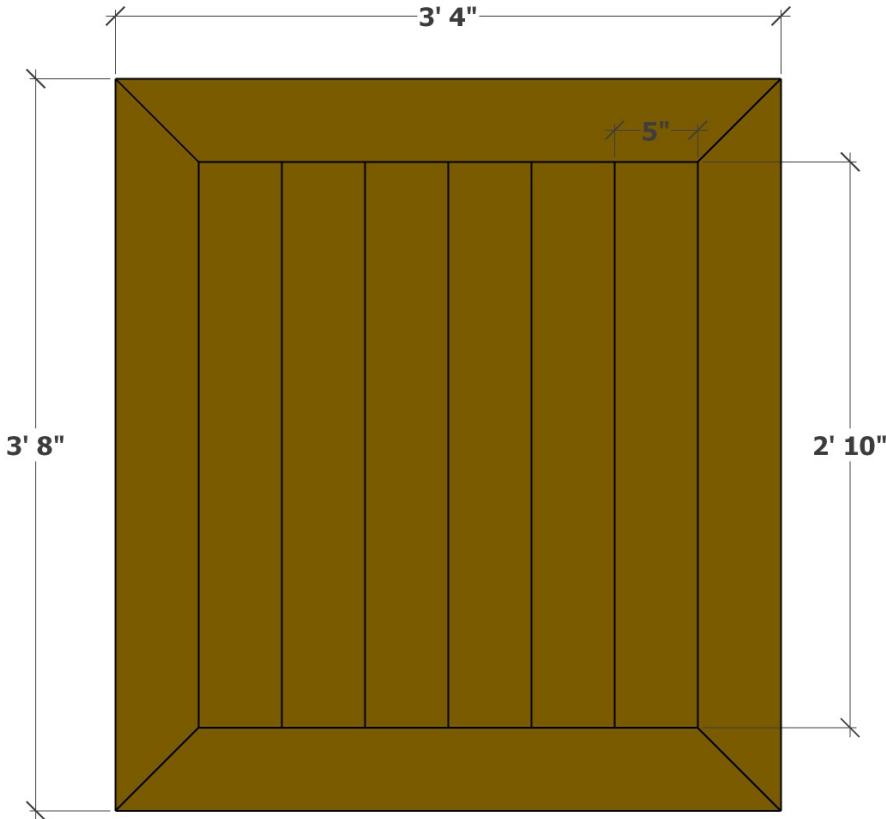

KITCHEN TABLETOP

Woodworking Plans

By: Making Manzanita

VISUAL CUT LIST

Interior Slats (Qty 6)

Long Side Border (Qty 2)

Short Side Border (Qty 2)

TABLETOP: TOP VIEW

TABLETOP: BOTTOM VIEW

TABLETOP: 3D PROSPECTIVE