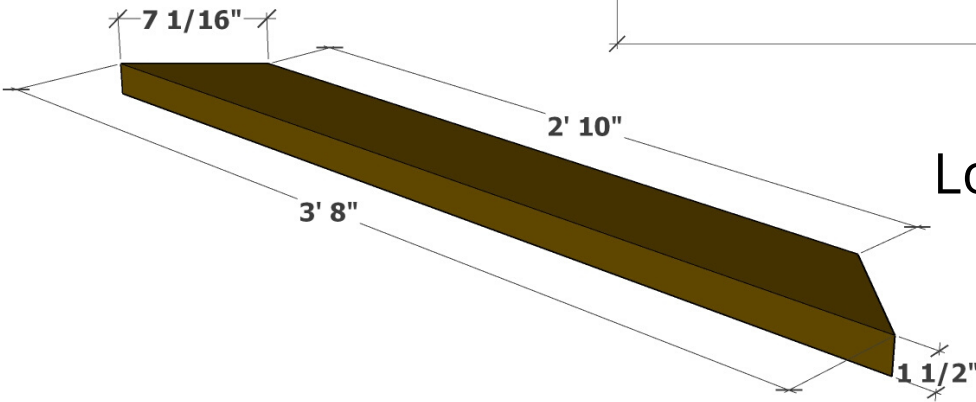

KITCHEN TABLETOP

Woodworking Plans

By: Making Manzanita

VISUAL CUT LIST

Interior Slats (Qty 6)

Long Side Border (Qty 2)

Short Side Border (Qty 2)

TABLETOP: TOP VIEW

TABLETOP: BOTTOM VIEW

TABLETOP: 3D PROSPECTIVE