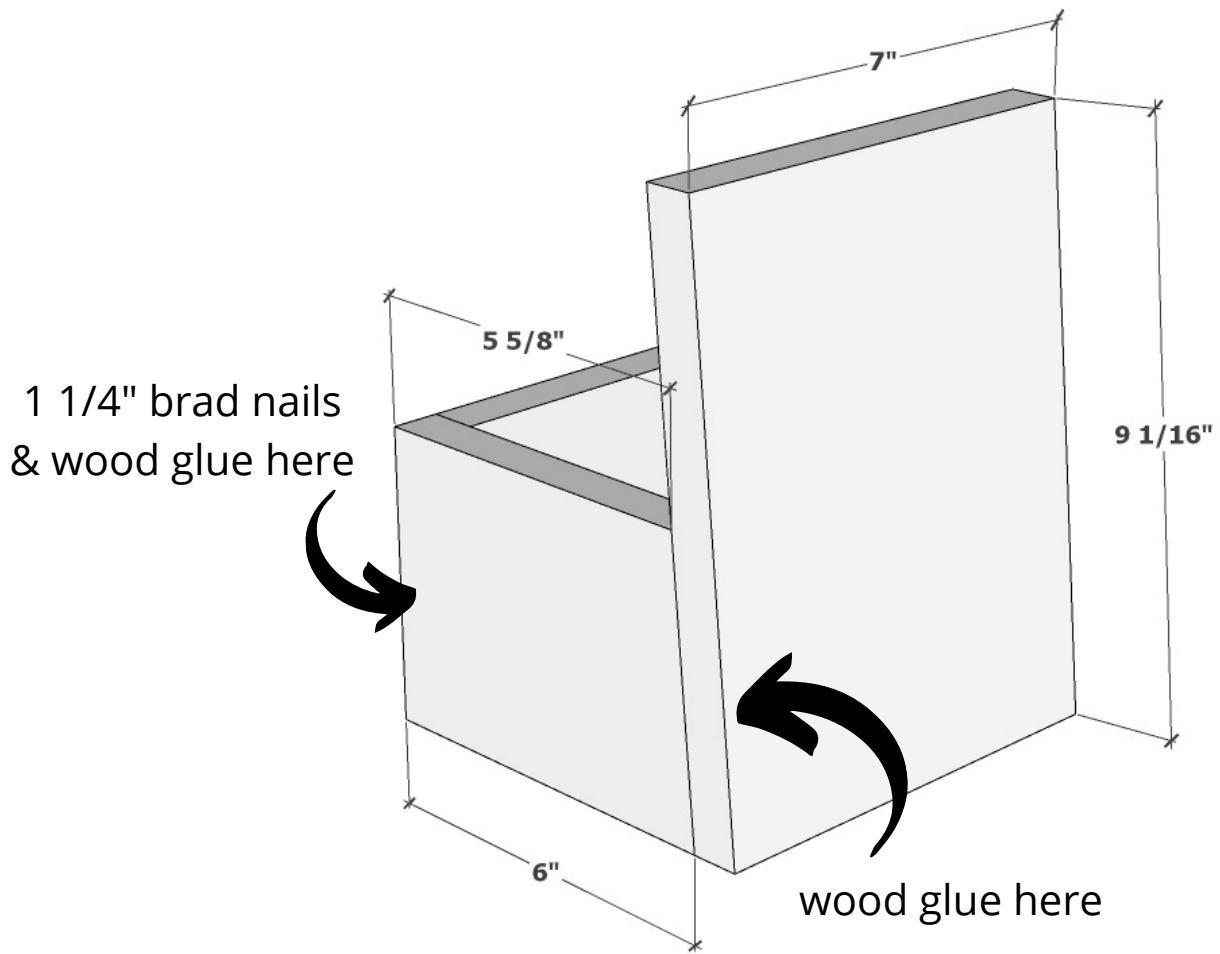

DESK CALENDAR & PENCIL HOLDER

Woodworking Plans

By: Making Manzanita

DESK CALENDAR & PENCIL HOLDER: VISUAL CUT LIST

SIDE PANEL - QTY 2

BOTTOM PANEL - QTY 1

BACK PANEL - QTY 1

FRONT PANEL - QTY 1

DESK CALENDAR & PENCIL HOLDER: ASSEMBLY

DESK CALENDAR & PENCIL HOLDER: BOTTOM VIEW

DESK CALENDAR & PENCIL HOLDER: EXPLODED VIEW