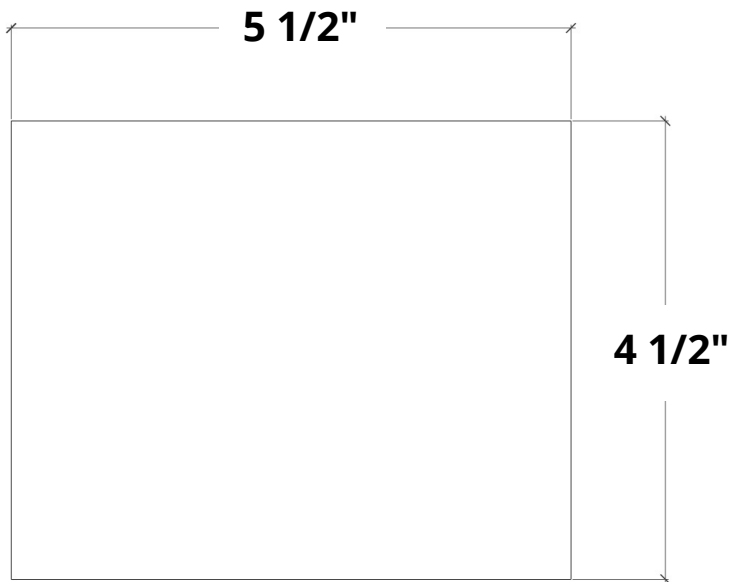

DESK CALENDAR & PENCIL HOLDER

Woodworking Plans

By: Making Manzanita

DESK CALENDAR & PENCIL HOLDER: VISUAL CUT LIST

SIDE PANEL - QTY 2

BOTTOM PANEL - QTY 1

BACK PANEL - QTY 1

FRONT PANEL - QTY 1