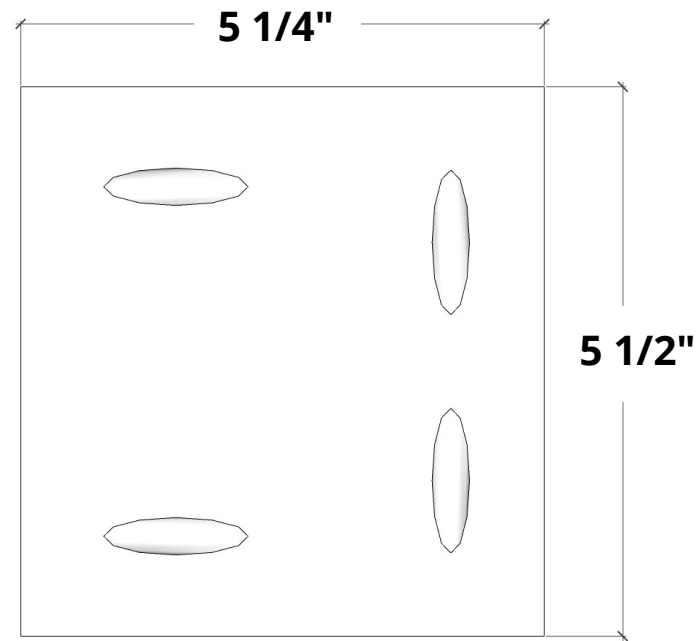

DESK CALENDAR & PENCIL HOLDER

Woodworking Plans

By: Making Manzanita

DESK CALENDAR & PENCIL HOLDER: VISUAL CUT LIST

SIDE PANEL - QTY 2

BOTTOM PANEL - QTY 1

BACK PANEL - QTY 1

FRONT PANEL - QTY 1

DESK CALENDAR & PENCIL HOLDER: ASSEMBLY

DESK CALENDAR & PENCIL HOLDER: BOTTOM VIEW

DESK CALENDAR & PENCIL HOLDER: EXPLODED VIEW