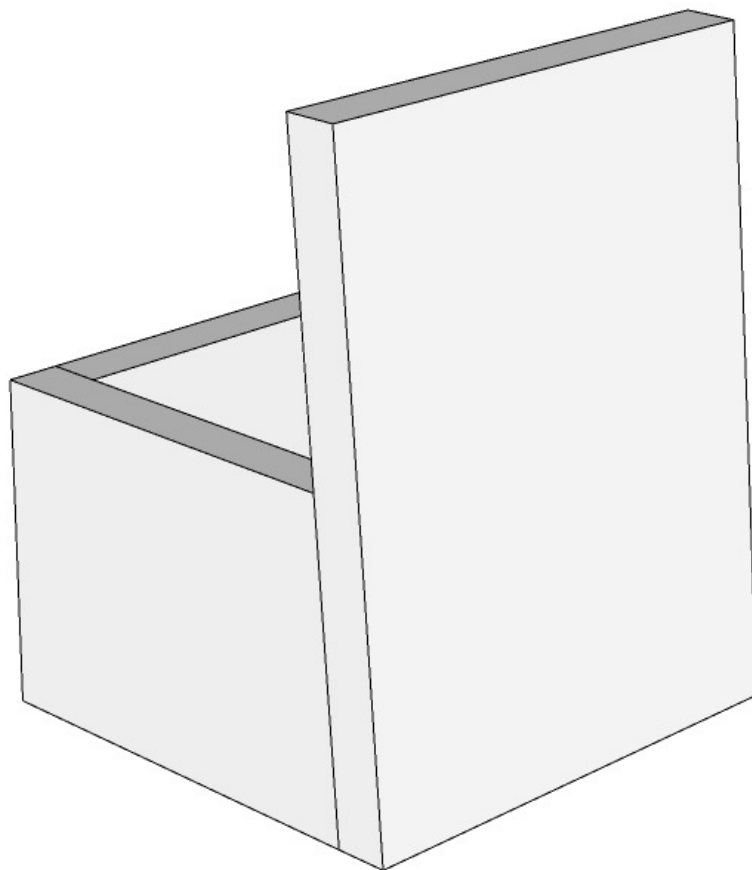

DESK CALENDAR & PENCIL HOLDER

Woodworking Plans

By: Making Manzanita

DESK CALENDAR & PENCIL HOLDER: VISUAL CUT LIST

SIDE PANEL - QTY 2

BOTTOM PANEL - QTY 1

BACK PANEL - QTY 1

FRONT PANEL - QTY 1

DESK CALENDAR & PENCIL HOLDER: ASSEMBLY

DESK CALENDAR & PENCIL HOLDER: BOTTOM VIEW

DESK CALENDAR & PENCIL HOLDER: EXPLODED VIEW