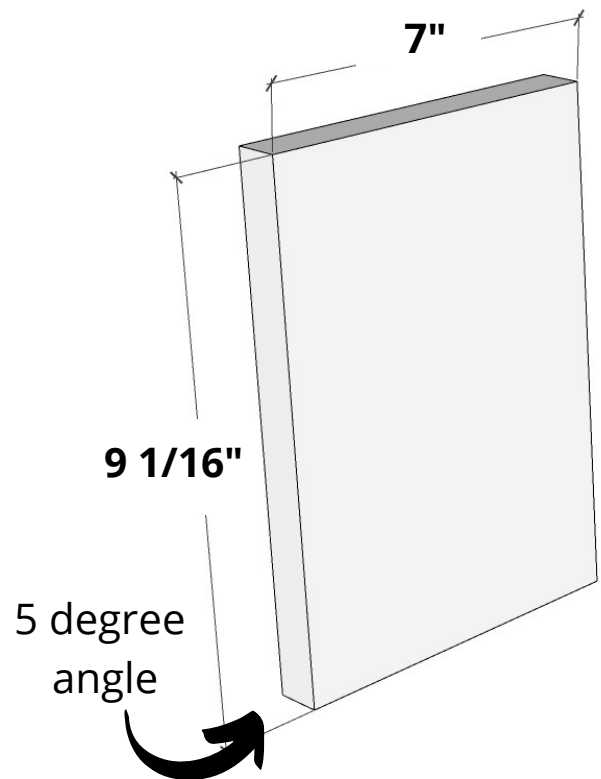

DESK CALENDAR & PENCIL HOLDER

Woodworking Plans

By: Making Manzanita

DESK CALENDAR & PENCIL HOLDER: VISUAL CUT LIST

SIDE PANEL - QTY 2

BOTTOM PANEL - QTY 1

BACK PANEL - QTY 1

FRONT PANEL - QTY 1