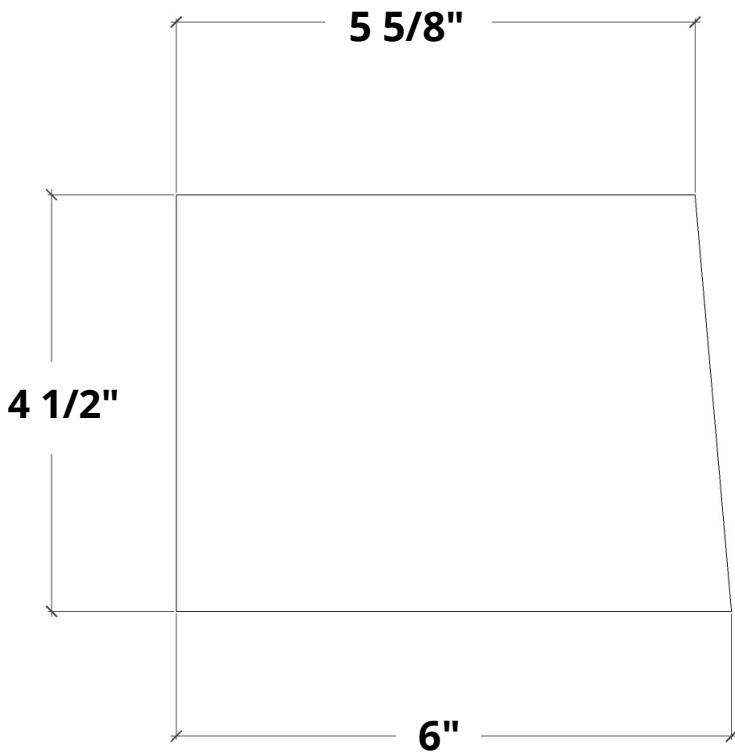

DESK CALENDAR & PENCIL HOLDER

Woodworking Plans

By: Making Manzanita

DESK CALENDAR & PENCIL HOLDER: VISUAL CUT LIST

SIDE PANEL - QTY 2

BOTTOM PANEL - QTY 1

BACK PANEL - QTY 1

FRONT PANEL - QTY 1

DESK CALENDAR & PENCIL HOLDER: ASSEMBLY

DESK CALENDAR & PENCIL HOLDER: BOTTOM VIEW

DESK CALENDAR & PENCIL HOLDER: EXPLODED VIEW